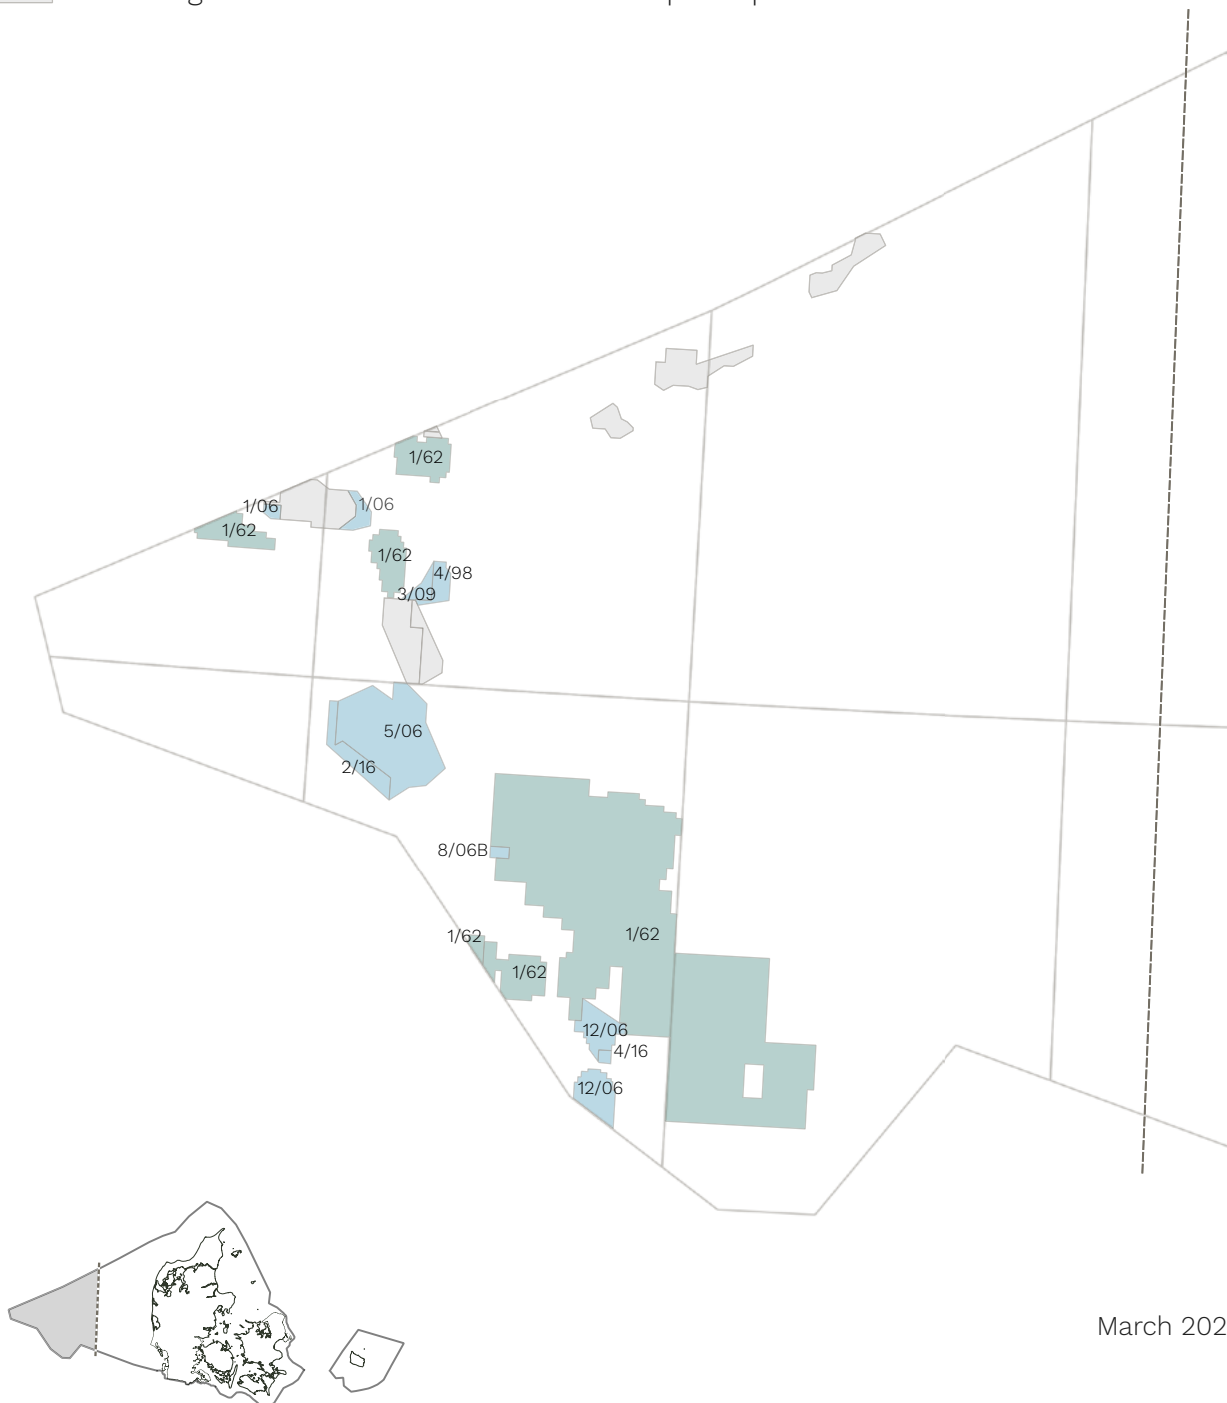

Oil and gas licence map

-  Oil and gas licence with Nordsøfonden participation
-  Sole Concession with 20 percent Nordsøfonden participation in DUC
-  Oil and gas licence without Nordsøfonden participation

6°15' E

March 2023